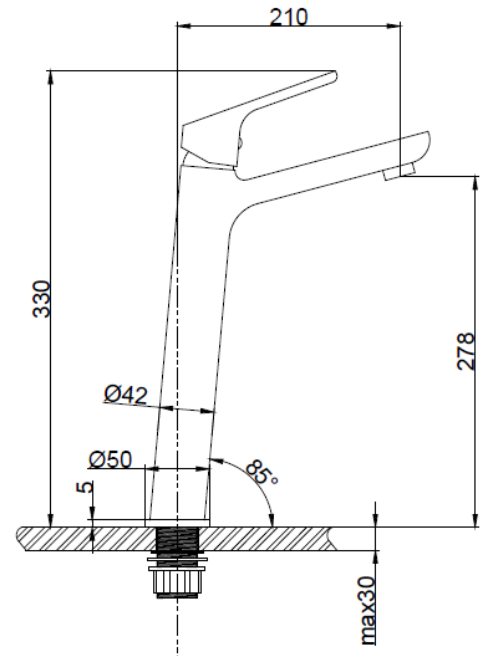

## Zilver Fludo Basin Mixer Long

Item Code: ZFLD100

#### FEATURES

Cartridge : 35mm Ceramic

inclusive of Flexible connection hoses with brass nuts

Chrome plating 0.5  $\mu\text{m}$

Nickel plating 14  $\mu\text{m}$

Minimum pressure 0.1 mpa /14.5psi/1bar

[www.zilver.co](http://www.zilver.co)