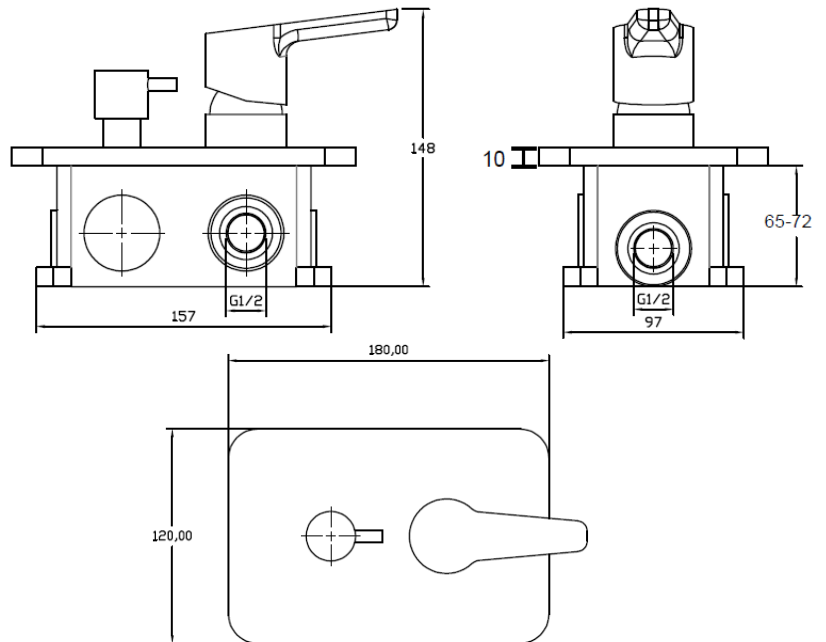

## Zilver Fludo Expose Plate with Body

Item Code: ZFLD805

Fludo Series There is one art, no more, no less. Fludo is simply lucid with soft edges and curves that define the simplicity with elegance

Chrome plating

Fludo Expose Plate for Conc. Bath

Chrome plating 0.5  $\mu\text{m}$

Nickel plating 14  $\mu\text{m}$

With concealed body

For final installation Conc. Body No. ZCB-01