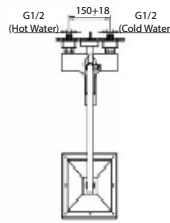

## Zilver Pyramid Open Shower

Item Code: ZPYD500

- Cartridge : 35mm
- Bath Mixer
- Head shower Rain
- Adjustable Open Rod (Telescopic Type)
- Chrome plating 0.2-0.3  $\mu\text{m}$
- Nickel plating 8-10  $\mu\text{m}$
- Minimum pressure 0.1 mpa /14.5psi/ 1bar