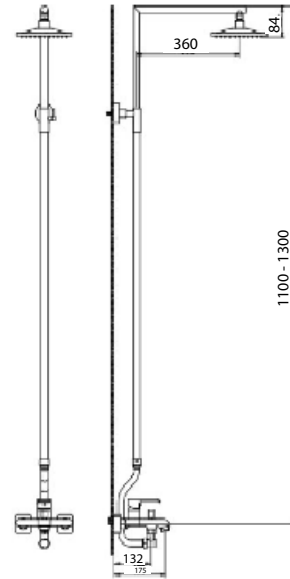

## Zilver Pyramid Open Shower

Item Code: ZPYD500

- Cartridge : 35mm
- Bath Mixer
- Head shower Rain
- Adjustable Open Rod (Telescopic Type)
- Chrome plating 0.2-0.3  $\mu\text{m}$
- Nickel plating 8-10  $\mu\text{m}$
- Minimum pressure 0.1 mpa /14.5psi/ 1bar