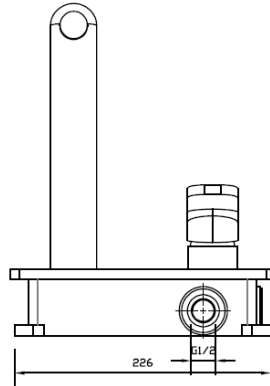

## Zilver Titan Wall Basin Mixer

Item Code: ZTTN300

Cartridge : 35 mm Ceramic with Brass Stick inclusive of Concealed Body

Aerator @2.2 gpm max. @60psi

Chrome plating 0.2-0.3 micrometer

Nickel Plating 8-10 micrometer