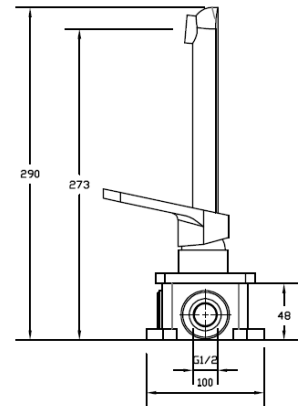

## Zilver Titan Wall Basin Mixer

Item Code: ZTTN300

Cartridge : 35 mm Ceramic with Brass Stick inclusive of Concealed Body

Aerator @2.2 gpm max. @60psi

Chrome plating 0.2-0.3 micrometer

Nickel Plating 8-10 micrometer