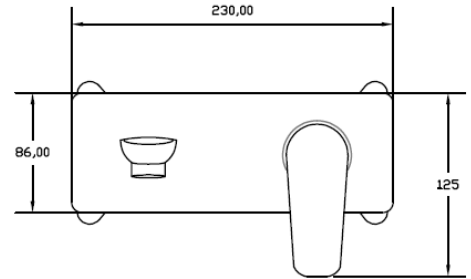

## Zilver Titan Wall Basin Mixer

Item Code: ZTTN300

Cartridge : 35 mm Ceramic with Brass Stick inclusive of Concealed Body

Aerator @2.2 gpm max. @60psi

Chrome plating 0.2-0.3 micrometer

Nickel Plating 8-10 micrometer