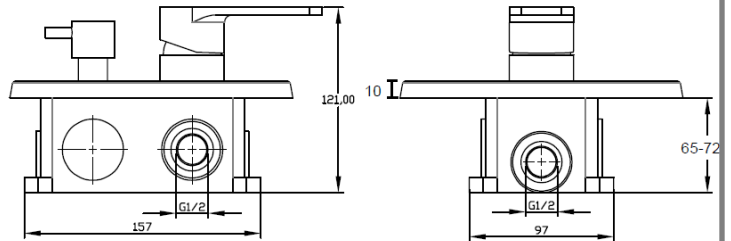

ZILVER[®]
Concetti Italiani

Water Genius!

Zilver Violin Expose Plate with Body

Item Code: **ZVIL805**

Basic information: Single Lever Concealed Bath Mixer 1/2"

Cartridge: 35mm Ceramic with Brass Stick inclusive.

Feature

Metal lever

With Body

Manual Diverter: Bath/Shower

ABS cover plate

Fixing Set

Chrome plating 0.2-0.3 μ m

Nickel plating 8-10 μ m