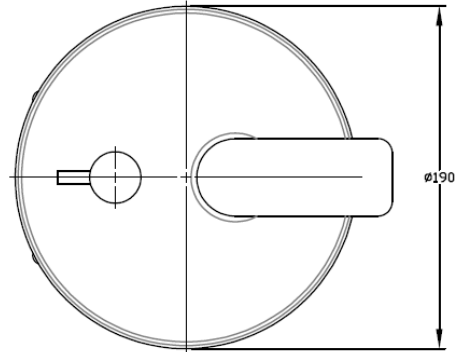

ZILVER[®]
Concetti Italiani

Water Genius!

Zilver Violin Expose Plate with Body

Item Code: **ZVIL805**

Basic information: Single Lever Concealed Bath Mixer 1/2"

Cartridge: 35mm Ceramic with Brass Stick inclusive.

Feature

Metal lever

With Body

Manual Diverter: Bath/Shower

ABS cover plate

Fixing Set

Chrome plating 0.2-0.3 μ m

Nickel plating 8-10 μ m

Minimum pressure 0.1mpa/14.5psi,1bar Without expose plate

www.zilver.co