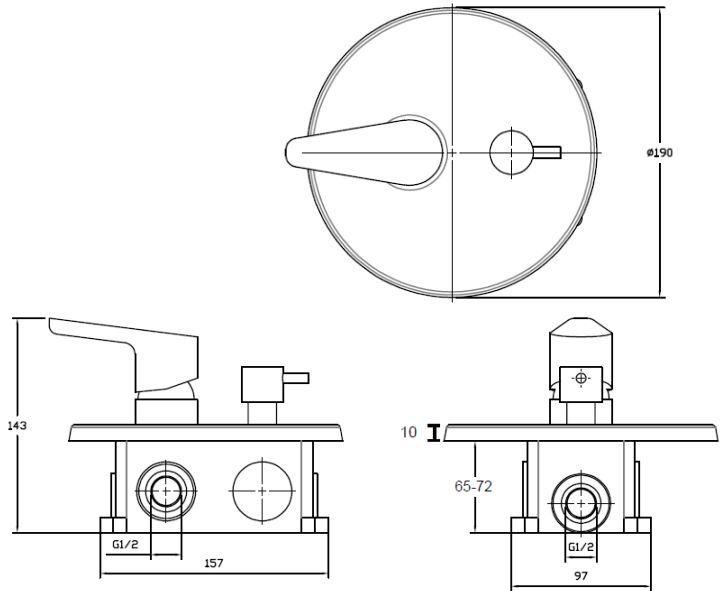

ZILVER[®]
Concetti Italiani

Water Genius!

Zilver Titan Expose Plate with Body

Item Code: ZTTN805

Basic information:

Single Lever Concealed Bath Mixer 1/2"

Cartridge: 35mm Ceramic with Brass Stick inclusive.

Feature

Metal lever

With Body

Manual Diverter: Bath/Shower

ABS cover plate

Fixing Set

Chrome plating 0.2-0.3 μ m

Nickel plating 8-10 μ m

Minimum pressure 0.1mpa/14.5psi,1bar

www.zilver.co