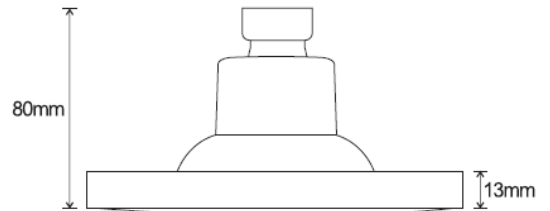

ZILVER[®]
Concetti Italiani

Water Genius!

Zilver Head Shower Item Code: SH111

Description:

A great shower head means a great shower.

Zilver offer a pleasant and relaxing shower experience.

Specification:

Size: 4.5 inches