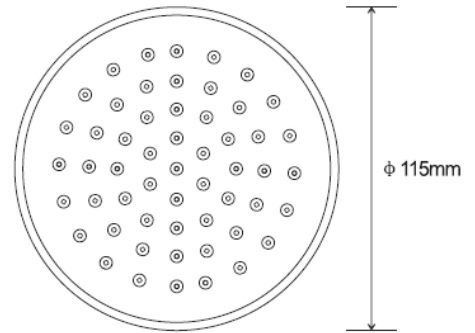

ZILVER[®]
Concetti Italiani

Water Genius!

Zilver Head Shower Item Code: SH111

Description:

A great shower head means a great shower.

Zilver offer a pleasant and relaxing shower experience.

Specification:

Size: 4.5 inches

Material: ABS