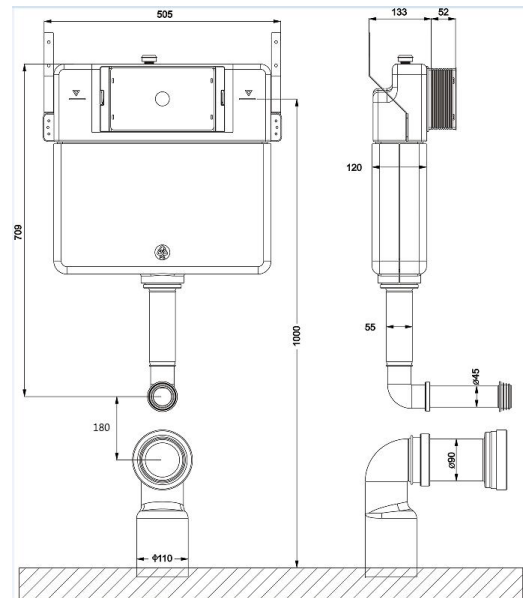

ZILVER[®]
Concetti Italiani

Water Genius!

Zilver Concealed flush tank

Item Code: ZDR001

Description

The Zilver flushing cistern concealed is a great choice if you are looking for a concealed cistern. The concealed cistern tank is much sought after as it takes up less space, against the traditional cistern tanks. With dual flush and start/stop option, it is easy to use. With a 6-9 litre adjustable capacity, it is one of the most sought after. this cistern to incorporate with Zilver wall hung or other wall hung closets.

Features

ABS Push-Button

Dual-Flush

Water-Saving Adjustable Full/Half Flush Volumes

6Ltr Cistern

www.zilver.co