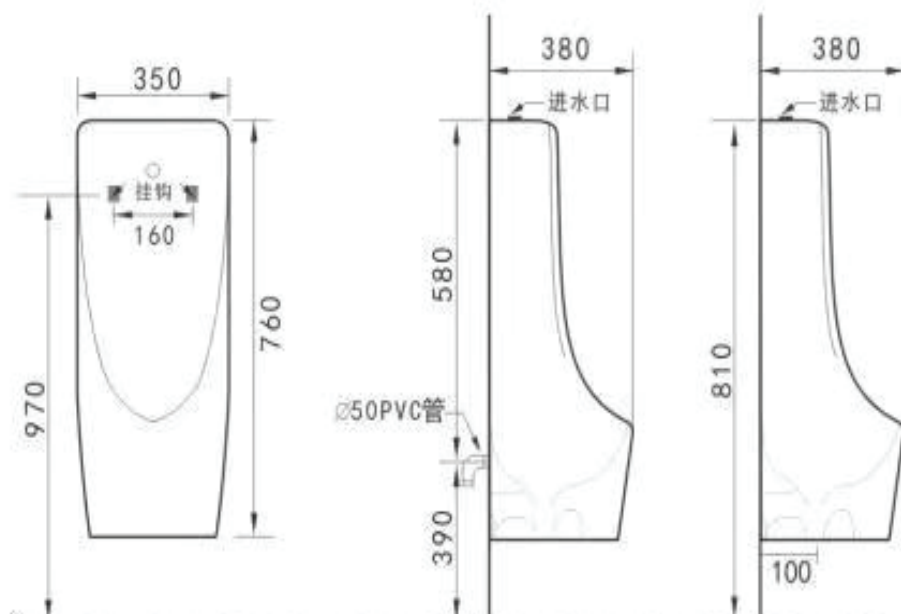

ZILVER[®]
Concetti Italiani

Water Genius!

ZILVER URINAL WALL HUNG EXECUTIVE

Item Code: ZWHU102

Description:

The Zilver Urinal is a stylish and efficient addition to your bathroom, combining elegance with functionality and ensuring durability and hygiene.

Features:

Product: ZILVER URINAL WALL HUNG

Size: 350x380x760mm

Drain: Wall drainage Or Direct Drainage

Color: White

Water Intake: Backwater Or Aspirating Water

www.zilver.co