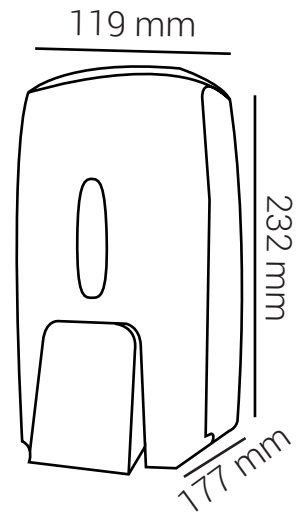

ZILVER[®]
Concetti Italiani

Water Genius!

Zilver Soap Dispenser

Item Code : ZSD03

Description:

- Size: 233 mm x 182 mm x 282 mm
- Rate Power 1200 Watts
- ABS Plastic Body
- Color : White