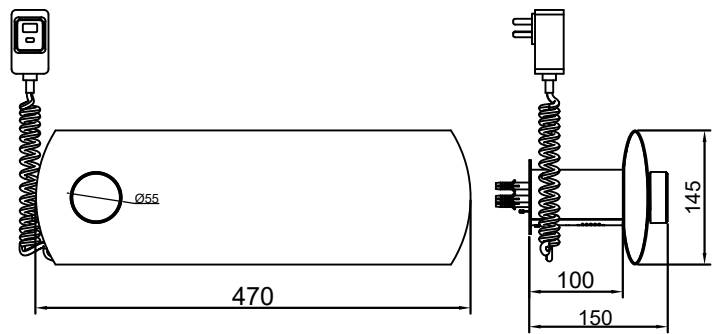

ZILVER[®]
Concetti Italiani

Water Genius!

Zilver Electric Towel Dryer

Item Code: ZETD05WHT / ZETD05BK

Description:

- Switch : Temperature controller
- T : 5°C/25°C/40°C/50°C/60°C
- Timing : 24H
- Childlock : ✓
- TFT Color display screen
- Bluetooth Music
- APP control