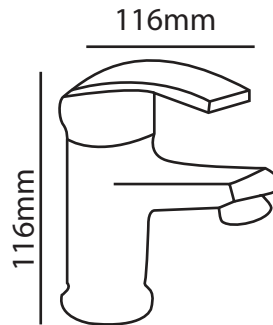

ZILVER[®]
Concetti Italiani

Water Genius!

Zilver Talia Basin Mixer Normal

Item Code : ZTLI1001

Description:

Checkout our Beautiful Zilver Talia Basin Mixer Series for your Washroom and Kitchen Solution.

- Single Lever Basin Mixer 1/2"
- For Single Hole Installation Cartridge :
- 40 mm Ceramic with Brass Stick
- inclusive of Flexible connection hoses
- with brass nuts
- Chrome plating 0.2-0.3 μm
- Nickel plating 8-10 μm
- Minimum pressure 0.1 mpa /14.5psi/1bar