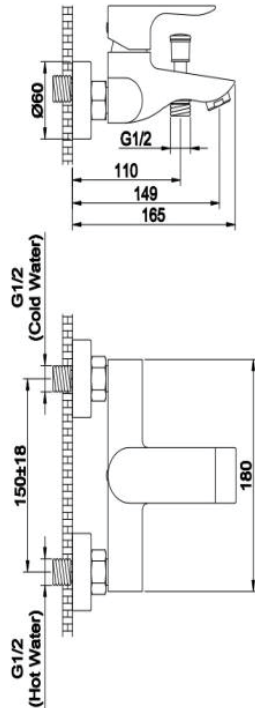

## Description:

Checkout our beautiful Zilver Talia Series Bath Mixer new in our collection.

- Single lever bath Mixer 1/2"
- Cartridge : 35mm Ceramic
- inclusive of
- S Union & cover plates
- Manual two way Diverter
- Bath/shower in 1/2" outlet
- Chrome plating 0.5 µm
- Nickel plating 14 µm
- Minimum pressure 0.1 mpa /14.5psi/1bar