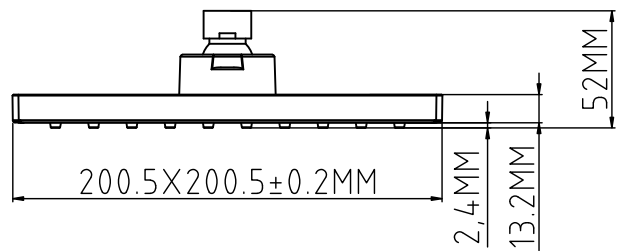

ZILVER[®]
Concetti Italiani

Water Genius!

Zilver Rain Shower ABS Square

Item Code : ZRS201/ ZRS202

Description:

This new range of Stainless Steel Rain Showers offers a generous rain shower, with sizes which go up to 250 mm. Every Shower's design is characterized by its low profile of just 2 mm, which adds an attractive architectural element to this shower range.

Specification:

- Polished finish
- 2 mm thickness
- Low pressure workable

Available sizes

- ZRS201 : Size 200 mm (8" dia)
- ZRS202 : Size 250 mm (10" dia)