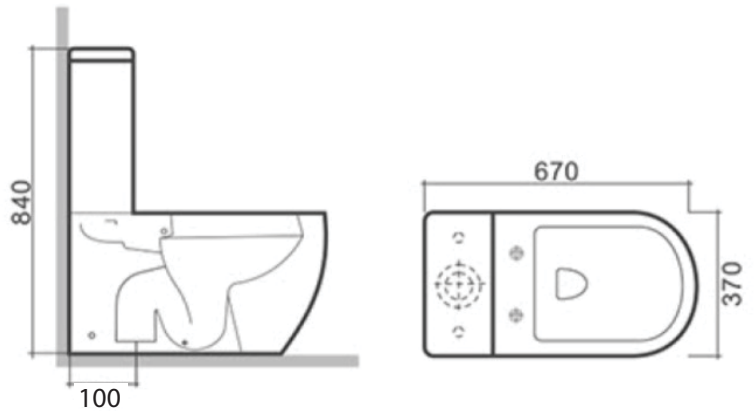

### Description:

- Siphonic One Piece Toilet
- Size: 670 x 370 x 840mm
- Siphonic S-trap: 300/400mm Roughing-in