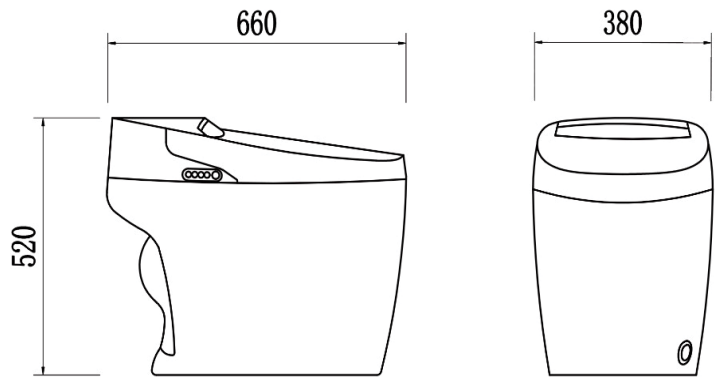

ZILVER[®]
Concetti Italiani

Water Genius!

Zilver Smart Toilet

Item Code : ZTOT134

Description:

- Size : 660 x 380 x 520mm
- S-trap : 300mm
- No water pressure limitation
- Heated seat
- Slow down damping
- Wireless remote control
- Flushing function
- Warm air drying
- Temp adjustable
- Water temp adjustable
- Air temp adjustable
- Foot sensor flush
- Automatic flush