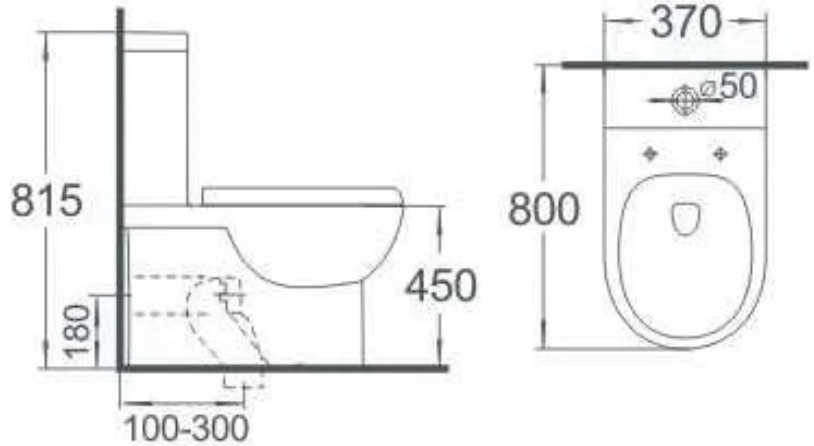

ZILVER[®]
Concetti Italiani

Water Genius!

Zilver Two-Piece Toilet

Item Code : ZTOT135

Description:

- Two-Piece Toilet
- Washdown Rimless
- Size: 800 x 370 x 815mm
- S-trap : 250mm
- P-trap : 180mm