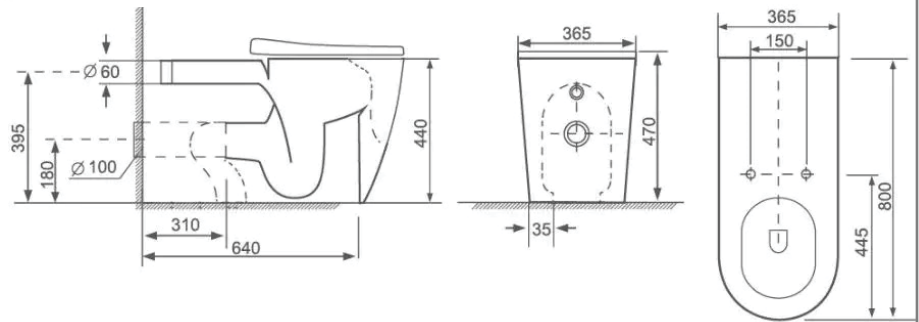

ZILVER[®]
Concetti Italiani

Water Genius!

Zilver Floor Standing handicap Toilet

Item Code : ZWHT131

Description:

- Flushing System : Rimless
- Size : 800 x 365 x 440mm
- P-Trap : 180mm