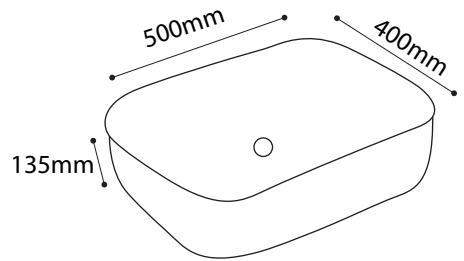

ZILVER®
Concetti Italiani

Water Genius!

Zilver Art Wash Basin

Item Code: ZARTB116

Description:

- ceramic vessel sink Art basin
- Size: 500 x 400 x 135mm
- White Finish
- No Tap Hole
- Plug Hole 32mmø