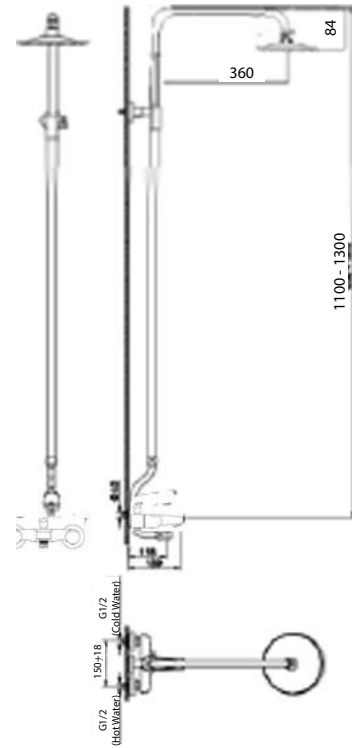

ZILVER[®]
Concetti Italiani

Water Genius!

Zilver Talia Open Sower Rod with Shower

Item Code: ZTTN200+ZQWS02
+AR2T101CP

Description:

- Cartridge : 35mm Ceramic
- Inclusive of
- S Union & cover plates
- Manual two way Diverter
- Bath /Shower in 1/2 outlet
- Head shower 8"
- Telescopic Rod
- Chrome plating 0.5 um
- Nickel plating 14um
- Minimum pressure 0.1 mpa/14.5psi /1 bar