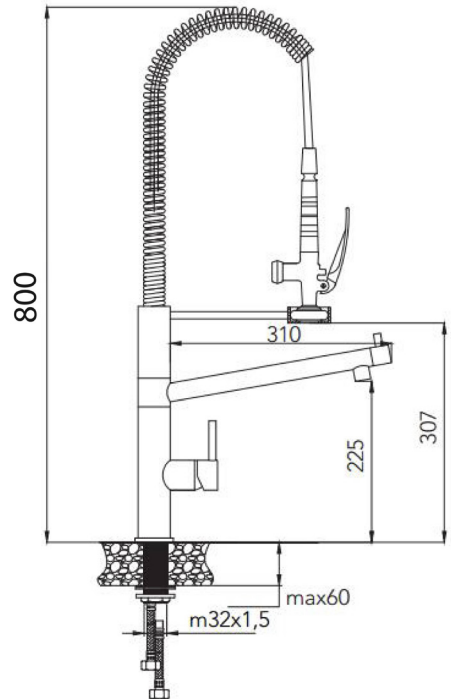

ZILVER®
Concetti Italiani

Water Genius!

Zilver Sink Mixer

Item Code : BE117

HEAVY DUTY DESIGN:

kitchen sink faucets are designed to durably handle the rigors of a busy kitchen. Our pull out kitchen faucet features a high quality, sturdy all-metal body and handle, rust-resistant finishing, heavy duty spring, and a superior-grade ceramic cartridge.

ENJOY GREAT FUNCTIONALITY:

With a one-function kitchen faucet sprayer and a separate pot filler spout, this pull out faucet allows you to handle all types of tasks. The spray head and stream spout can swivel around 360 degrees for full sink access, and the pre-rinse faucet ensures high pressure while still saving on water.

EASY TO USE:

We've equipped this pull out spray kitchen faucet with a single handle that conveniently controls both water volume and temperature. You'll love the smooth swivel action, stress-free pull down, and secure docking of the faucet pull out sprayer when not in use. The ingenuity and convenience of the sprayer lock design allow you to utilize one hand to do while when you are washing.