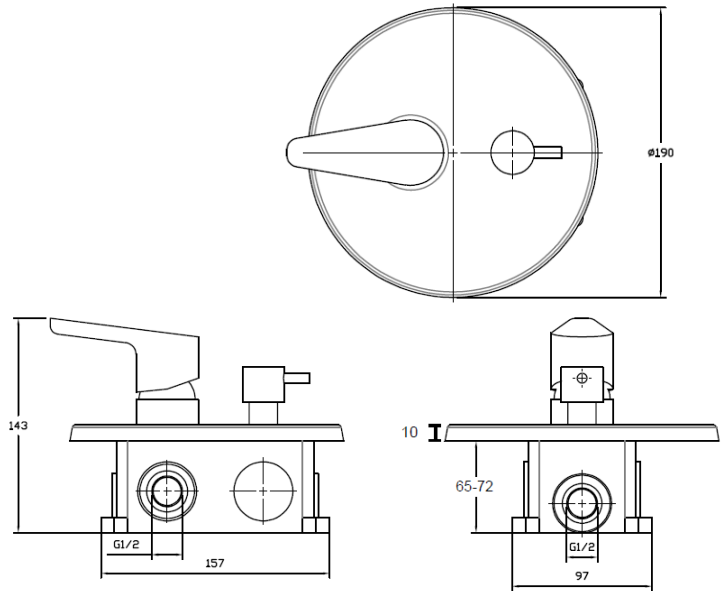

## Zilver Titan Expose Plate in Black

Item Code: ZTTN809

### Basic information:

Single Lever Concealed Bath Mixer 1/2"

Cartridge: 35mm Ceramic with Brass Stick inclusive.

Feature

Metal lever

With Body

Manual Diverter: Bath/Shower

ABS cover plate

Fixing Set

Chrome plating 0.2-0.3 $\mu$ m

Nickel plating 8-10 $\mu$ m

Minimum pressure 0.1mpa/14.5psi,1bar