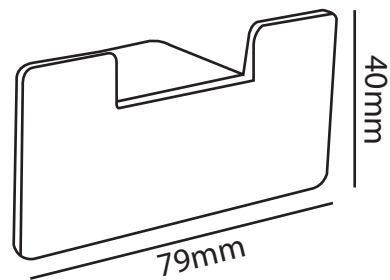

ZILVER[®]
Concetti Italiani

Water Genius!

Zilver Stark Coat Hook

Item Code :0051

Description

Zilver has a wide variety of luxury bathroom accessories in both traditional and contemporary designs to match our tap collections. Choose towel rings and rails, soap dispensers and toothbrush holders in chrome, polished .

Stark Series (005) is the best we have.

Features

- Hidden screw
- L key fixing system
- Chrome plated.