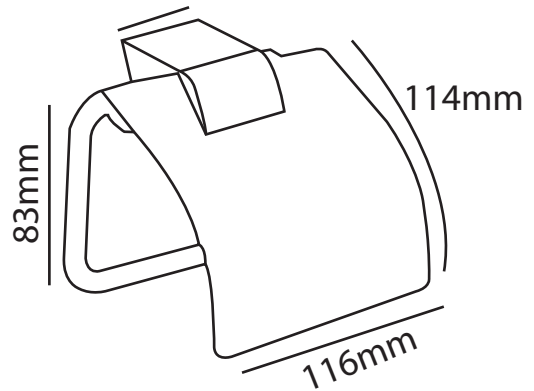

ZILVER[®]
Concetti Italiani

Water Genius!

Zilver Paper Holder

Item Code : 0662

The small touches can make all the difference when it comes to designing your perfect bathroom. Our designers are always looking to bring you the latest trends in bathroom style, so you can find exciting takes on classic accessories, from robe hooks and soap dishes, to towel rails and shelves.

Chrome plated

Nickle plated

Hidden screw mounted

Fixed with L-key