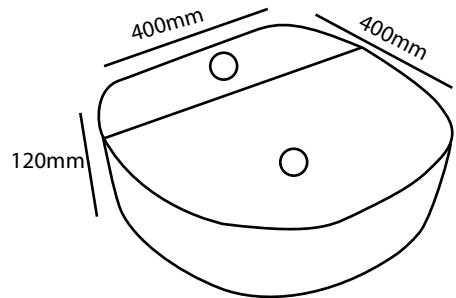

ZILVER[®]
Concetti Italiani

Water Genius!

Zilver Art Wash Basin Item Code : ZARTB102

Description:

Zilver Art Wash Basin

Upgrading your bathroom is easy with our Zilver contemporary ceramic vessel sink art basin. Its beautiful curves and modern simplicity design give your bathroom style and sophistication.

- Vitreous China
- White Finish
- Tap Hole
- Plug and Waste (32mm) sold separately
- Size 400 x 400 x 120mm