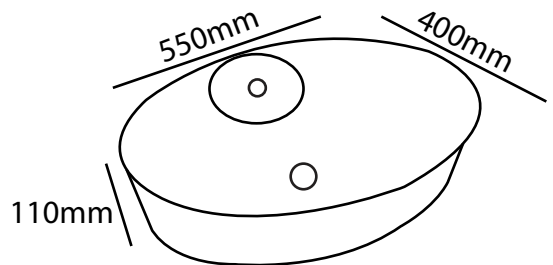

ZILVER[®]
Concetti Italiani

Water Genius!

Zilver Art Wash Basin
Item Code : ZARTB104

Description:

Upgrading your bathroom is easy with our Zilver contemporary ceramic vessel sink art basin. Its beautiful curves and modern simplicity design give your bathroom style and sophistication.

- Vitreous China
- White Finish
- Tap Hole
- Plug and Waste (32mm) sold separately
- Size: 550 x 400 x 110mm