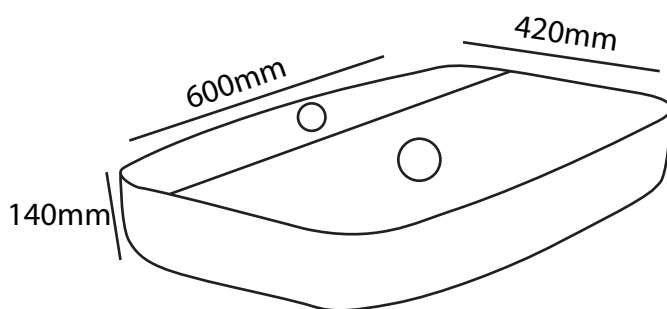

ZILVER®
Concetti Italiani

Water Genius!

Zilver Art Wash Basin Item Code : ZARTB109

Description

Upgrading your bathroom is easy with our Zilver contemporary ceramic vessel sink art basin. Its beautiful curves and modern simplicity design give your bathroom style and sophistication.

Vitreous China

White Finish

Tap Hole

Plug and Waste (32mm) sold separately

Size: 600x 420 x 140mm

www.zilver.co