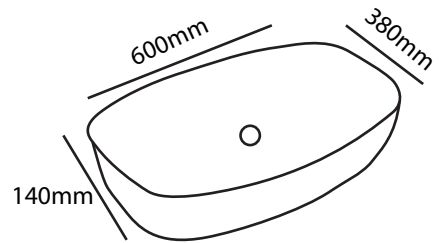

## Zilver Art Wash Basin Item Code : ZARTB111

Upgrading your bathroom is easy with our Zilver contemporary ceramic vessel sink art basin. Its beautiful curves and modern simplicity design give your bathroom style and sophistication.

White Finish

Size: 600 x 380 x 140mm