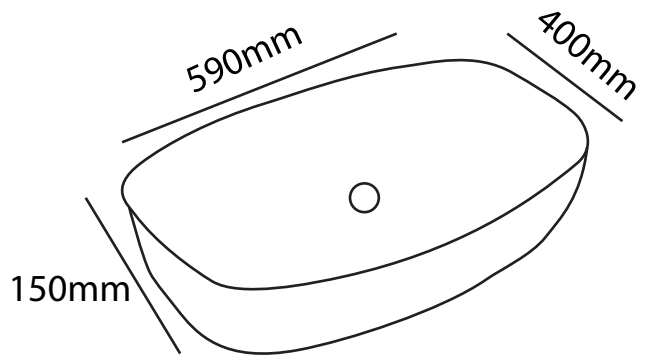

**ZILVER**<sup>®</sup>  
Concetti Italiani

Water Genius!

Zilver Art Wash Basin  
Item Code : ZARTB112

Upgrading your bathroom is easy with our Zilver contemporary ceramic vessel sink art basin. Its beautiful curves and modern simplicity design give your bathroom style and sophistication.

White Finish

Size: 590 x 400 x 150mm