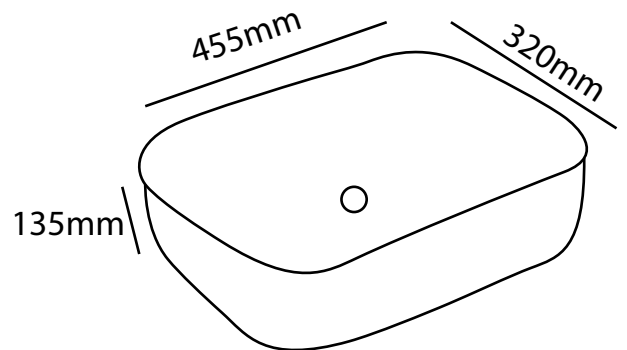

**ZILVER**<sup>®</sup>  
Concetti Italiani

Water Genius!

Zilver Art Wash Basin  
Item Code : ZARTB113

Upgrading your bathroom is easy with our Zilver contemporary ceramic vessel sink art basin. Its beautiful curves and modern simplicity design give your bathroom style and sophistication.

White Finish

Size: 455 x 320 x 135mm