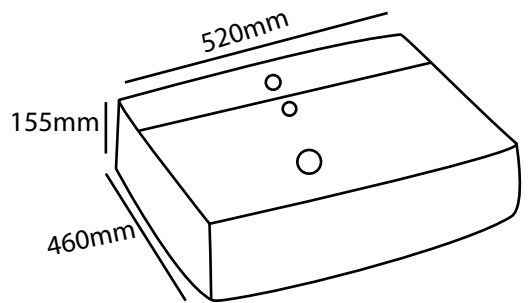

ZILVER®
Concetti Italiani

Water Genius!

Zilver Art Wash Basin Item Code : ZARTB114

Upgrading your bathroom is easy with our Zilver contemporary ceramic vessel sink art basin. Its beautiful curves and modern simplicity design give your bathroom style and sophistication.

White Finish

Size: 520 x 460 x 155mm