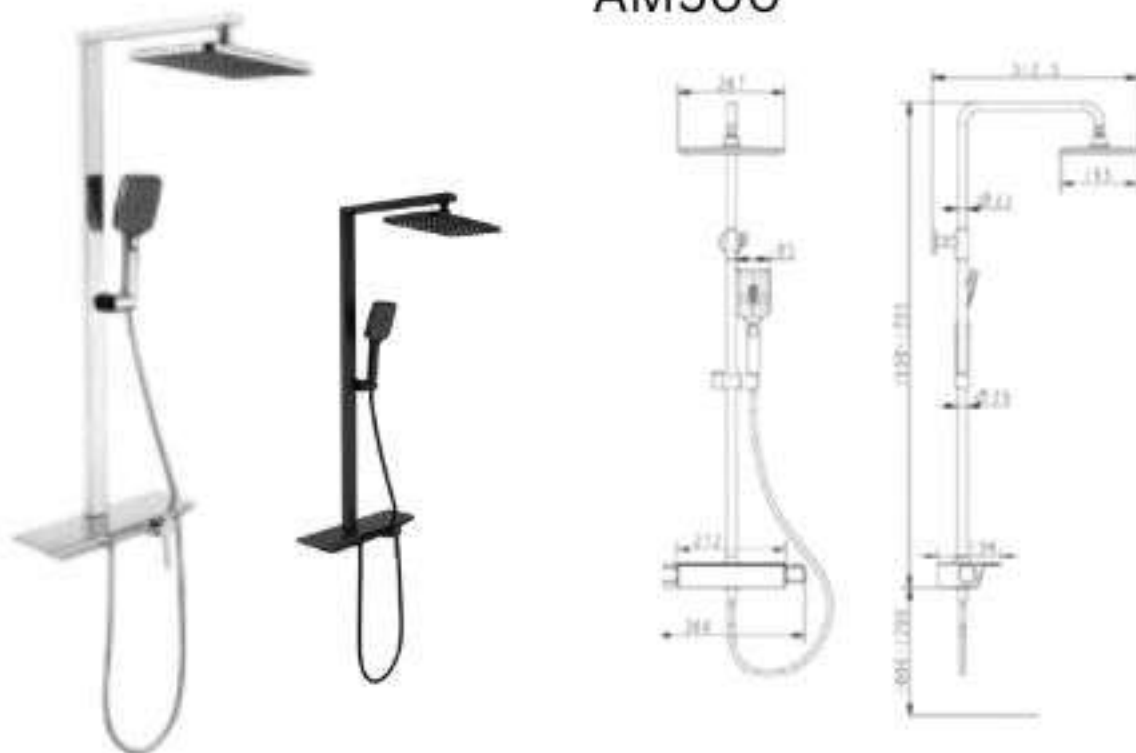

# Zilver Luxury Bath Shower Mixer Set (American Series)

## Item code

AM500

A shower rod is an essential bathroom accessory used to support a shower curtain, providing privacy and keeping water contained within the shower area. They come in various styles, materials, and configurations to suit different bathroom layouts and aesthetic preferences.

## Features

- Stainless Steel
- Straight Rod
- Customizable
- Rust-Resistant Coating

[www.zilver.co](http://www.zilver.co)