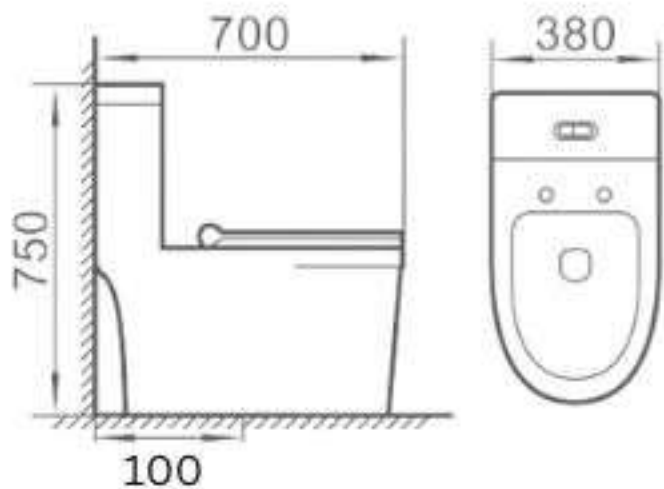

## DESCRIPTION

- High-Quality Material
- Dual-Flush System
- Comfort Height
- Easy Installation

[www.zilver.co](http://www.zilver.co)