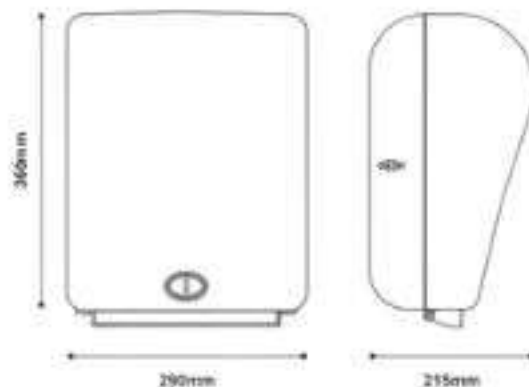

# Automatic Paper Dispenser

**Item code**

0662M,066MBC

An Automatic Paper Dispenser is a touch-free, wall-mounted device designed to dispense paper towels in an efficient and hygienic manner. Activated by an advanced motion sensor, it ensures hands-free operation, minimizing contact and preventing the spread of germs.