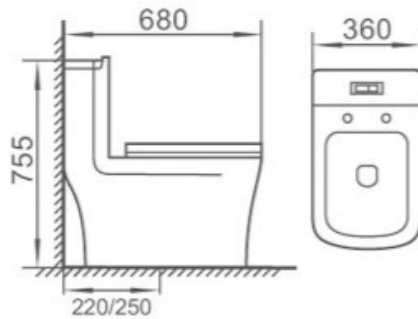

## Item code

ZTOT145

Elevate your bathroom experience with the Zilver One-Piece Toilet, a perfect blend of style, innovation, and functionality. Designed for modern spaces, this sleek one-piece toilet provides a seamless and elegant look while offering unparalleled performance