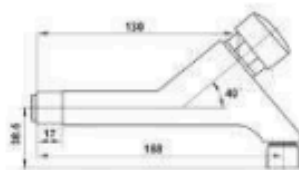

ZILVER
CONCETTI ITALIANI

Zilver Open Shower Set

Item code

ZLSS002

Zilver Self-Closing Tap combines modern innovation with eco-friendly design, offering convenience, water conservation, and durability. Engineered with precision, this tap is equipped with an automatic self-closing mechanism that ensures water shuts off after use, minimizing wastage and promoting sustainability. Its sleek, contemporary design makes it an ideal choice for both residential and commercial spaces.