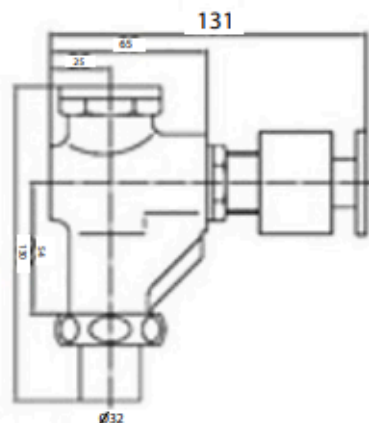

**ZILVER**  
CONCETTI ITALIANI

Zilver Toilet Flush Valve  
Item Code : GS8016

**Description:**

**IN WALL TYPE TOILET FLUSH VALVE**

Suitable for flush valve, wall-mounted installation. Button switch. brass self-closing cartridge. self-closing time:3-5". High purity brass main body.

1/2" inlet

1 1/4 outlet

Brass Body

Chrome plating 0.2-0.3 micrometer

Nickel Plating 8-10 micrometer