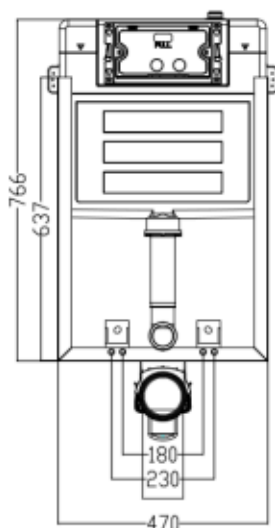

## Zilver Concealed Flush Tank with Frame

Item Code : ZDR005

**Description:** Zilver flush toilet systems for wall-hung toilets are for the modern bathroom design, Also known as a concealed cistern, each in-wall flush toilet tank is leak-tested before shipment. Dual flush system and accompanied with fixing sets and inlet outlet pipes. Standard flush volume is 1.6 gallons (6 liters) & 0.8 gallons (3 liters) for liquids.

### Features:

- Two dual-flush configurations available:
- 1.6 / 0.8 GPF
- 1.28 / 0.8 GPF
- Compatible with Any Wall hung Toilet
- Front actuation
- Heavy Metal Frame
- Inclusive of Fixing sets, inlet/outlet pipes