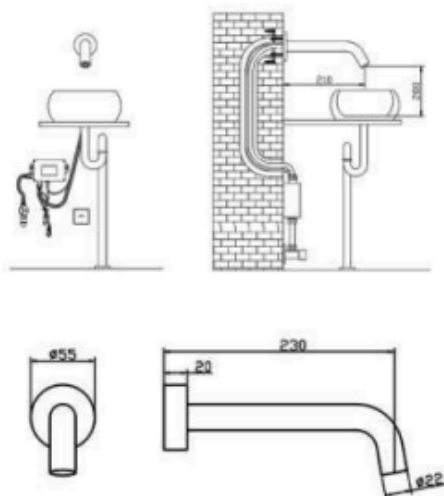

Zilver Sensor Tap
Item Code : **ZY8131**

• **Description**

- Battery & electric operated
- Brass Body
- Flexible connection hose with brass nuts
- Faucet aerator
- Chrome plating 0.2-0.3 micrometer
- Nickel Plating 8-10 micrometer
- Minimum pressure 0.5 to 1 bar
- Clean water required due to dust particle sensitivity, install filter if required