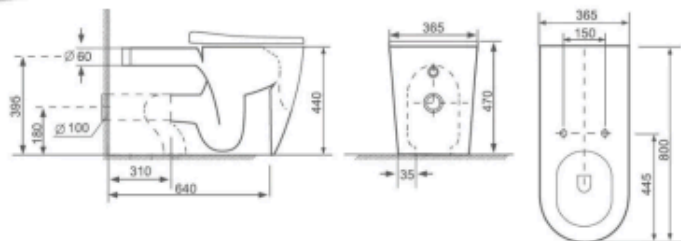

ZILVER
CONCETTI ITALIANI

Zilver Floor Standing handicap Toilet Item Code : ZWHT131

Description:

- Flushing System : Rimless
- Size : 800 x 365 x 440mm
- P-Trap : 180mm