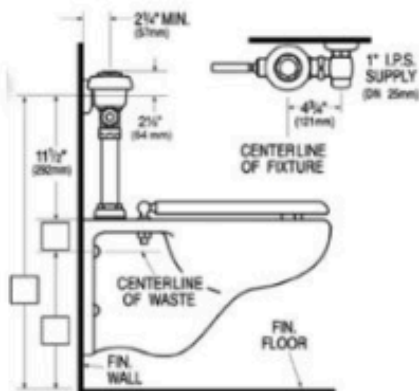

Zilver Toilet Flush Valve

Item code

ZFV005

Delivering a precise amount of water with every flush, this manual valve helps keep your toilet functioning efficiently.

Features

- 1" inlet
- 1" outlet
- Brass Body
- Chrome plating 0.2-0.3 μm
- Nickel plating 8- 10 μm