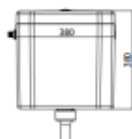

ZILVER
CONCETTI ITALIANI

Zilver Flush Tank Plastic

Item Code : ZDR002

Basic information:

Safe and reliable. A combination of intelligent functions with convenience.

- Material: Plastic
- Structure : Two piece
- Flushing Type : Duel