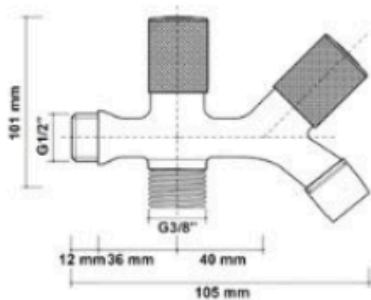

## Item code

ZES01,ZES01MBC

The Zilver New Double Bib Cock is a versatile and efficient water fixture designed to meet multiple water outlet needs in one compact unit. Its sleek design and durable construction make it a reliable choice for both residential and commercial applications