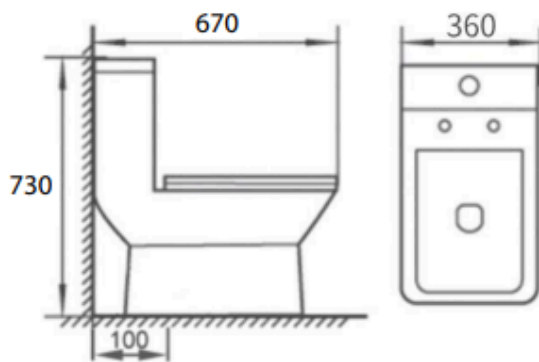

Zilver One Piece Toilet
Item Code : ZTOT104

Description:

One-piece toilet: If the toilet and tank are fused together without any joints then the toilet is known as a one piece toilet - also known as single piece toilet. **Two-piece toilet:** If the toilet and tank are separate and joined using fittings then it is known as two piece toilet - also known as coupled toilets.

Features:

Dual Flush system

Elegant bowl offers added room and comfort.

3/6 liter per flush.

Drain point 100 mm (4")

Soft Closing UFO Seat Cover