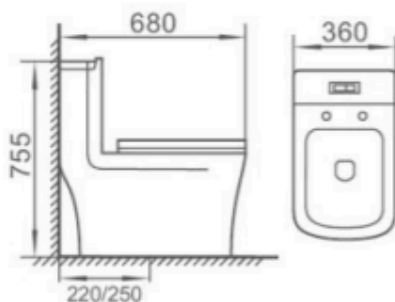

## Item code

ZTOT145

Elevate your bathroom experience with the Zilver One-Piece Toilet, a perfect blend of style, innovation, and functionality. Designed for modern spaces, this sleek one-piece toilet provides a seamless and elegant look while offering unparalleled performance