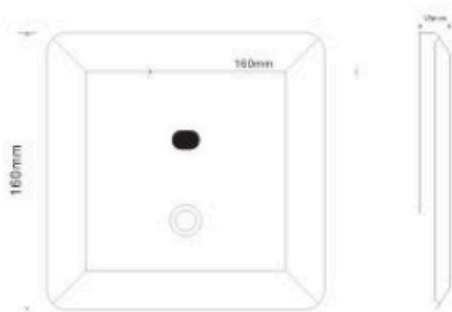

ZILVER
CONCETTI ITALIANI

Toilet Flush Valve

Item code: ZY1999

THE MOST ADVANTAGE: No need to connect with electric power or insert batteries. When there's no power supply in the washrooms the faucets could still work!

Features:

- Non-touching, infrared induction.
- New energy supply voltage: 3.6V
- Standby power consumption: 3-5UA
- Suitable water pressure: 0.05-0.8mpa
- Flush system without cistern: directly connected to pipework

www.zilver.co