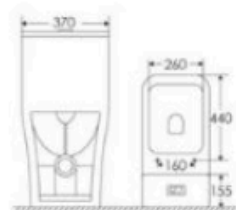

## Item code

ZTOT147

One-Piece Toilet, designed for both style and functionality. Crafted from high-quality ceramic with a smooth, glazed finish, this toilet offers a seamless and compact design that combines the tank and bowl into a single unit