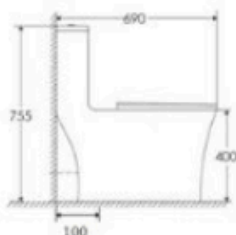

## Item code

ZTOT147

One-Piece Toilet, designed for both style and functionality. Crafted from high-quality ceramic with a smooth, glazed finish, this toilet offers a seamless and compact design that combines the tank and bowl into a single unit