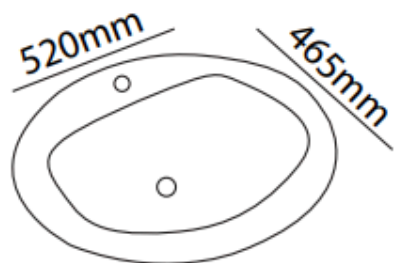

**ZILVER**  
CONCETTI ITALIANI

Zilver Over Counter Basin  
Item Code : ZOCB101

**Description:**

INNER BOWL is the area available to users to wash their hands/face with minimum water drops spread around and avoid surroundings to get wet. Washbasin is designed to drain water, spread around during washing. Consequently, more bigger the bowl, more comfortable for users to wash hands/face.

Zilver over counter wash basin

Size: 520 x 465 x 200mm.

Available Color White