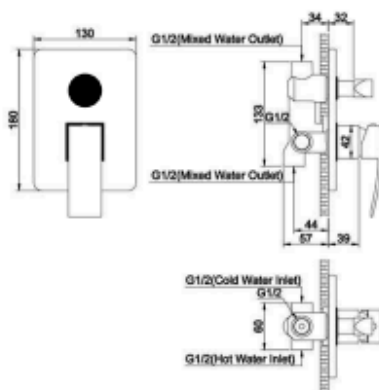

Zilver Rio Concealed Expose Plate Bath Mixer
Item Code : **HD705**

Basic information:

Rio Expose Plate for Conc. Shower Mixer

Zilver Rio concealed bath Mixer a practical range and can only be used with a concealed body which has to be separately purchased.

It has a two way diverter for using with head shower and Bath spout.

- Chrome plating 0.2-0.3 μ m
- Nickel plating 8-10 μ m
- Without concealed body
- For final installation
- Conc. Body No. ZCB-01