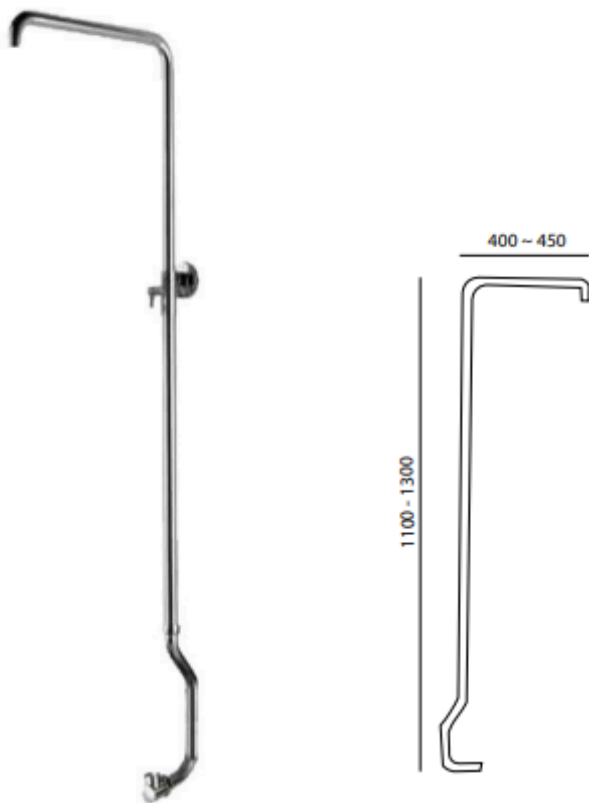

Zilver Shower Rod with Open Bend Tube Adjustable

Item Code : ZQWS02

Basic information:

Zilver Shower Rod with open bend tube without Shower

- Open Bend Tube (Telescopic Type)
- Chrome plating 0.2-0.3 μm
- Nickel plating 8-10 μm